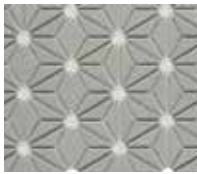

Hoshi White, Gray and Black

WHITE

GRAY

SMOKE

BLACK

STOCKED ITEMS

YELLOW

CLAY

PEA

SEA

SPECIAL ORDER ITEMS

TEAL

SKY

GOLD \*

SILVER \*