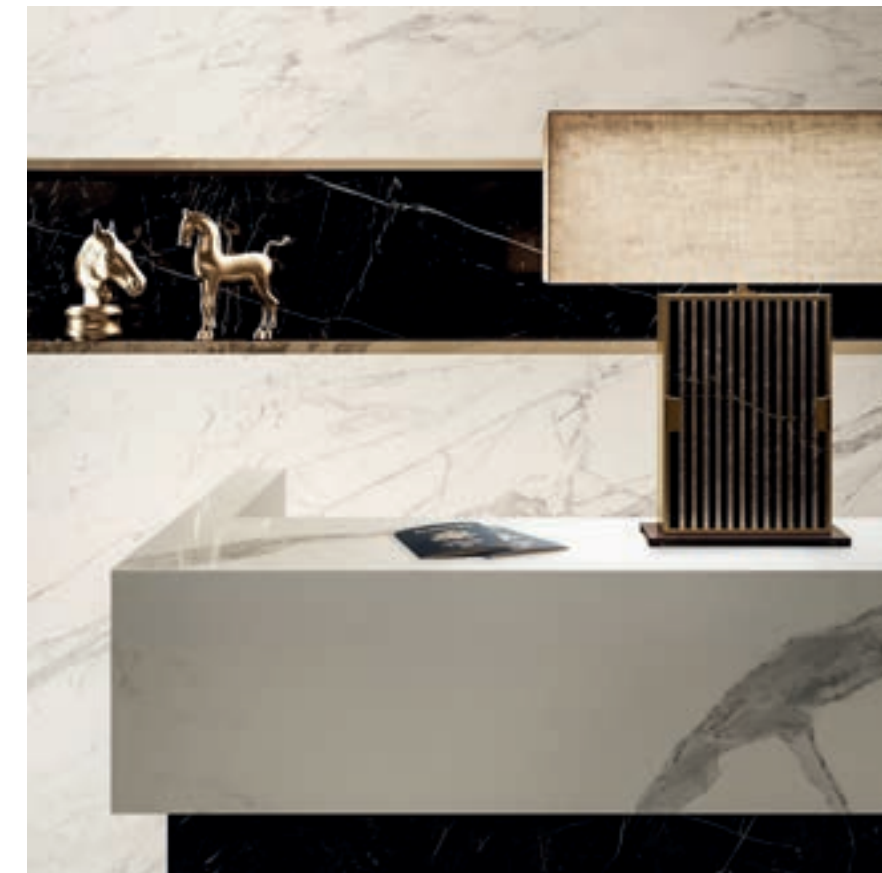

ATLAS PLAN
 Look Marble
 Statuario Select Silk
 162 x 324 cm x 12 mm

*Statuario
 Select*

ATLAS CONCORDE
 Arbor Cognac Matt

HABITAT

Statuario Select

A light, delicate tone permits the composition of striking, high-design settings for commercial and luxury residential environments.