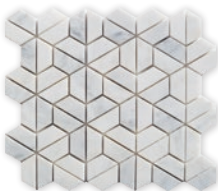

CARRARA BELLA

Carrara Bella marble tiles boast soft gray and gold movement that streams across a crisp white surface, and creates dreamy elegance wherever it's used.

Carrara Bella 3/8" x 3/8" H

CARRARA BELLA

MOSAICS

3 7/8" Hexagon
(H) MB1604-HEX3HO
(P) MB1604-HEX3PO

Hexagon
(H) MB1604-HEXAHO
(P) MB1604-HEXAPO

1" x 4" Herringbone
(H) MB1604-HB14HO
(P) MB1604-HB14PO

Basket Weave
(H) with Pearl Gray (H)
MB1604-BASIH1

Basket Weave
(P) with Lunar Gray Medium (C)
MB1604-BASIP2

Basket Weave
(P) with Pearl Gray (P)
MB1604-BASIP1

1" x 6" Brick
(H) MB1604-BR16HO
(P) MB1604-BR16PO

2" x 2"
(H) MB1604-M002HO

2" x 4" Brick
(H) MB1604-BR14HO
(P) MB1604-BR14PO

3/4" x 3/4"
(H) MB1604-M034HO

3/8" x 3/8"
(H) MB1604-M038HO
(P) MB1604-M038PO

Heavy Rain
(H&P) MB1604-HERAPO

Hoshi
(H) MB1604-HOSHHO

Ivy
(H&P) MB1604-IVY000

Nami
(H) MB1604-NAMIHO

Penny Round
(H) MB1604-PENYHO