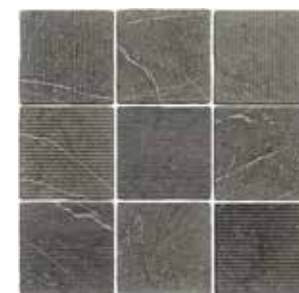

Calacatta*
4.7" x 4.7"
Sq. Ft.: \$14.06 - Pc.: \$2.22 + Freight

Linen*
4.7" x 4.7"
Sq. Ft.: \$14.06 - Pc.: \$2.22 + Freight

Grey*
4.7" x 4.7"
Sq. Ft.: \$14.06 - Pc.: \$2.22 + Freight

Charcoal*
4.7" x 4.7"
Sq. Ft.: \$14.06 - Pc.: \$2.22 + Freight

Carved Calacatta*
4.7" x 4.7"
Sq. Ft.: \$14.58 - Pc.: \$2.30 + Freight

Carved Linen*
4.7" x 4.7"
Sq. Ft.: \$14.58 - Pc.: \$2.30 + Freight

Carved Grey*
4.7" x 4.7"
Sq. Ft.: \$14.58 - Pc.: \$2.30 + Freight

Carved Charcoal*
4.7" x 4.7"
Sq. Ft.: \$14.58 - Pc.: \$2.30 + Freight

Rounded Edge Calacatta*
.43" x 4.7"
Pc.: \$6.10 + Freight

Rounded Edge Linen*
.43" x 4.7"
Pc.: \$6.10 + Freight

Rounded Edge Grey*
.43" x 4.7"
Pc.: \$6.10 + Freight