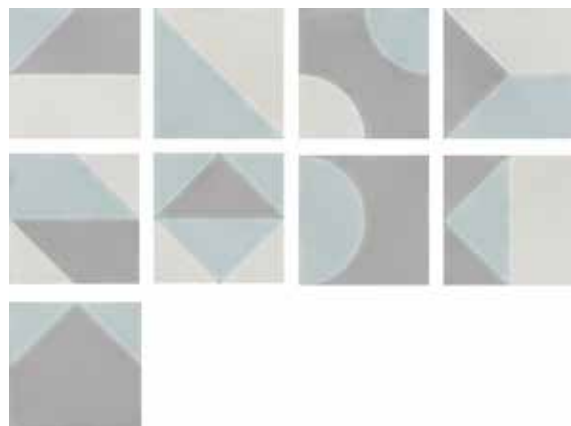

Play Decor Warm*
7" x 7"
Sq. Ft.: $14.28 – Pc.: $5.30 + Freight
**9 different patterns randomly mixed