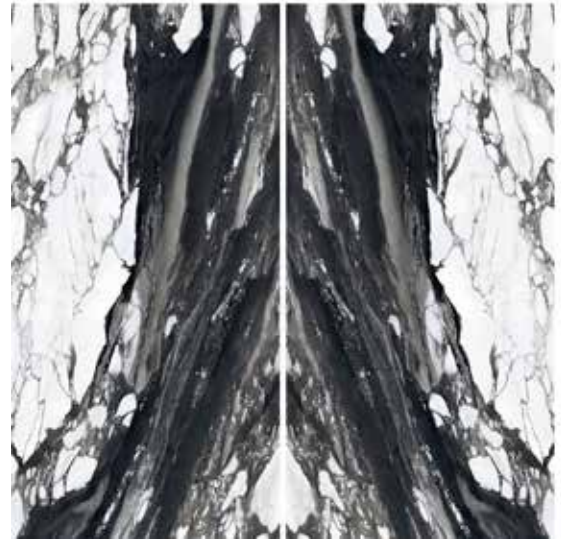

LCR64128AP12
**Calacatta Renoir Polished
Bookmatch A**
63 3/4" x 127 9/16" 12mm
Sq.Ft.: $44.97 – PC.: $2,539.23

LCR64128BP12
**Calacatta Renoir Polished
Bookmatch B**
63 3/4" x 127 9/16" 12mm
Sq.Ft.: $44.97 – PC.: $2,539.23