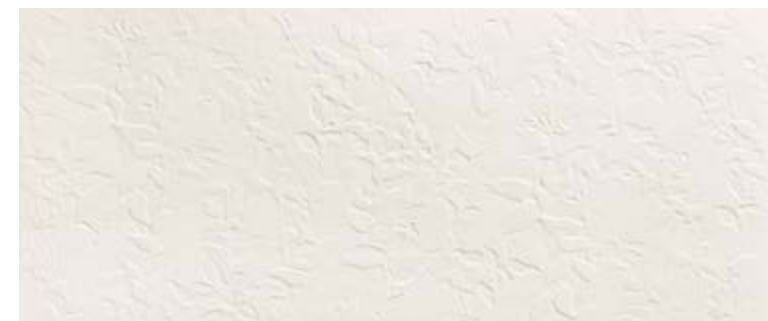

3D Wall Plaster Jasmine
50x120 cm - 19⁵/₈"x47¹/₄"