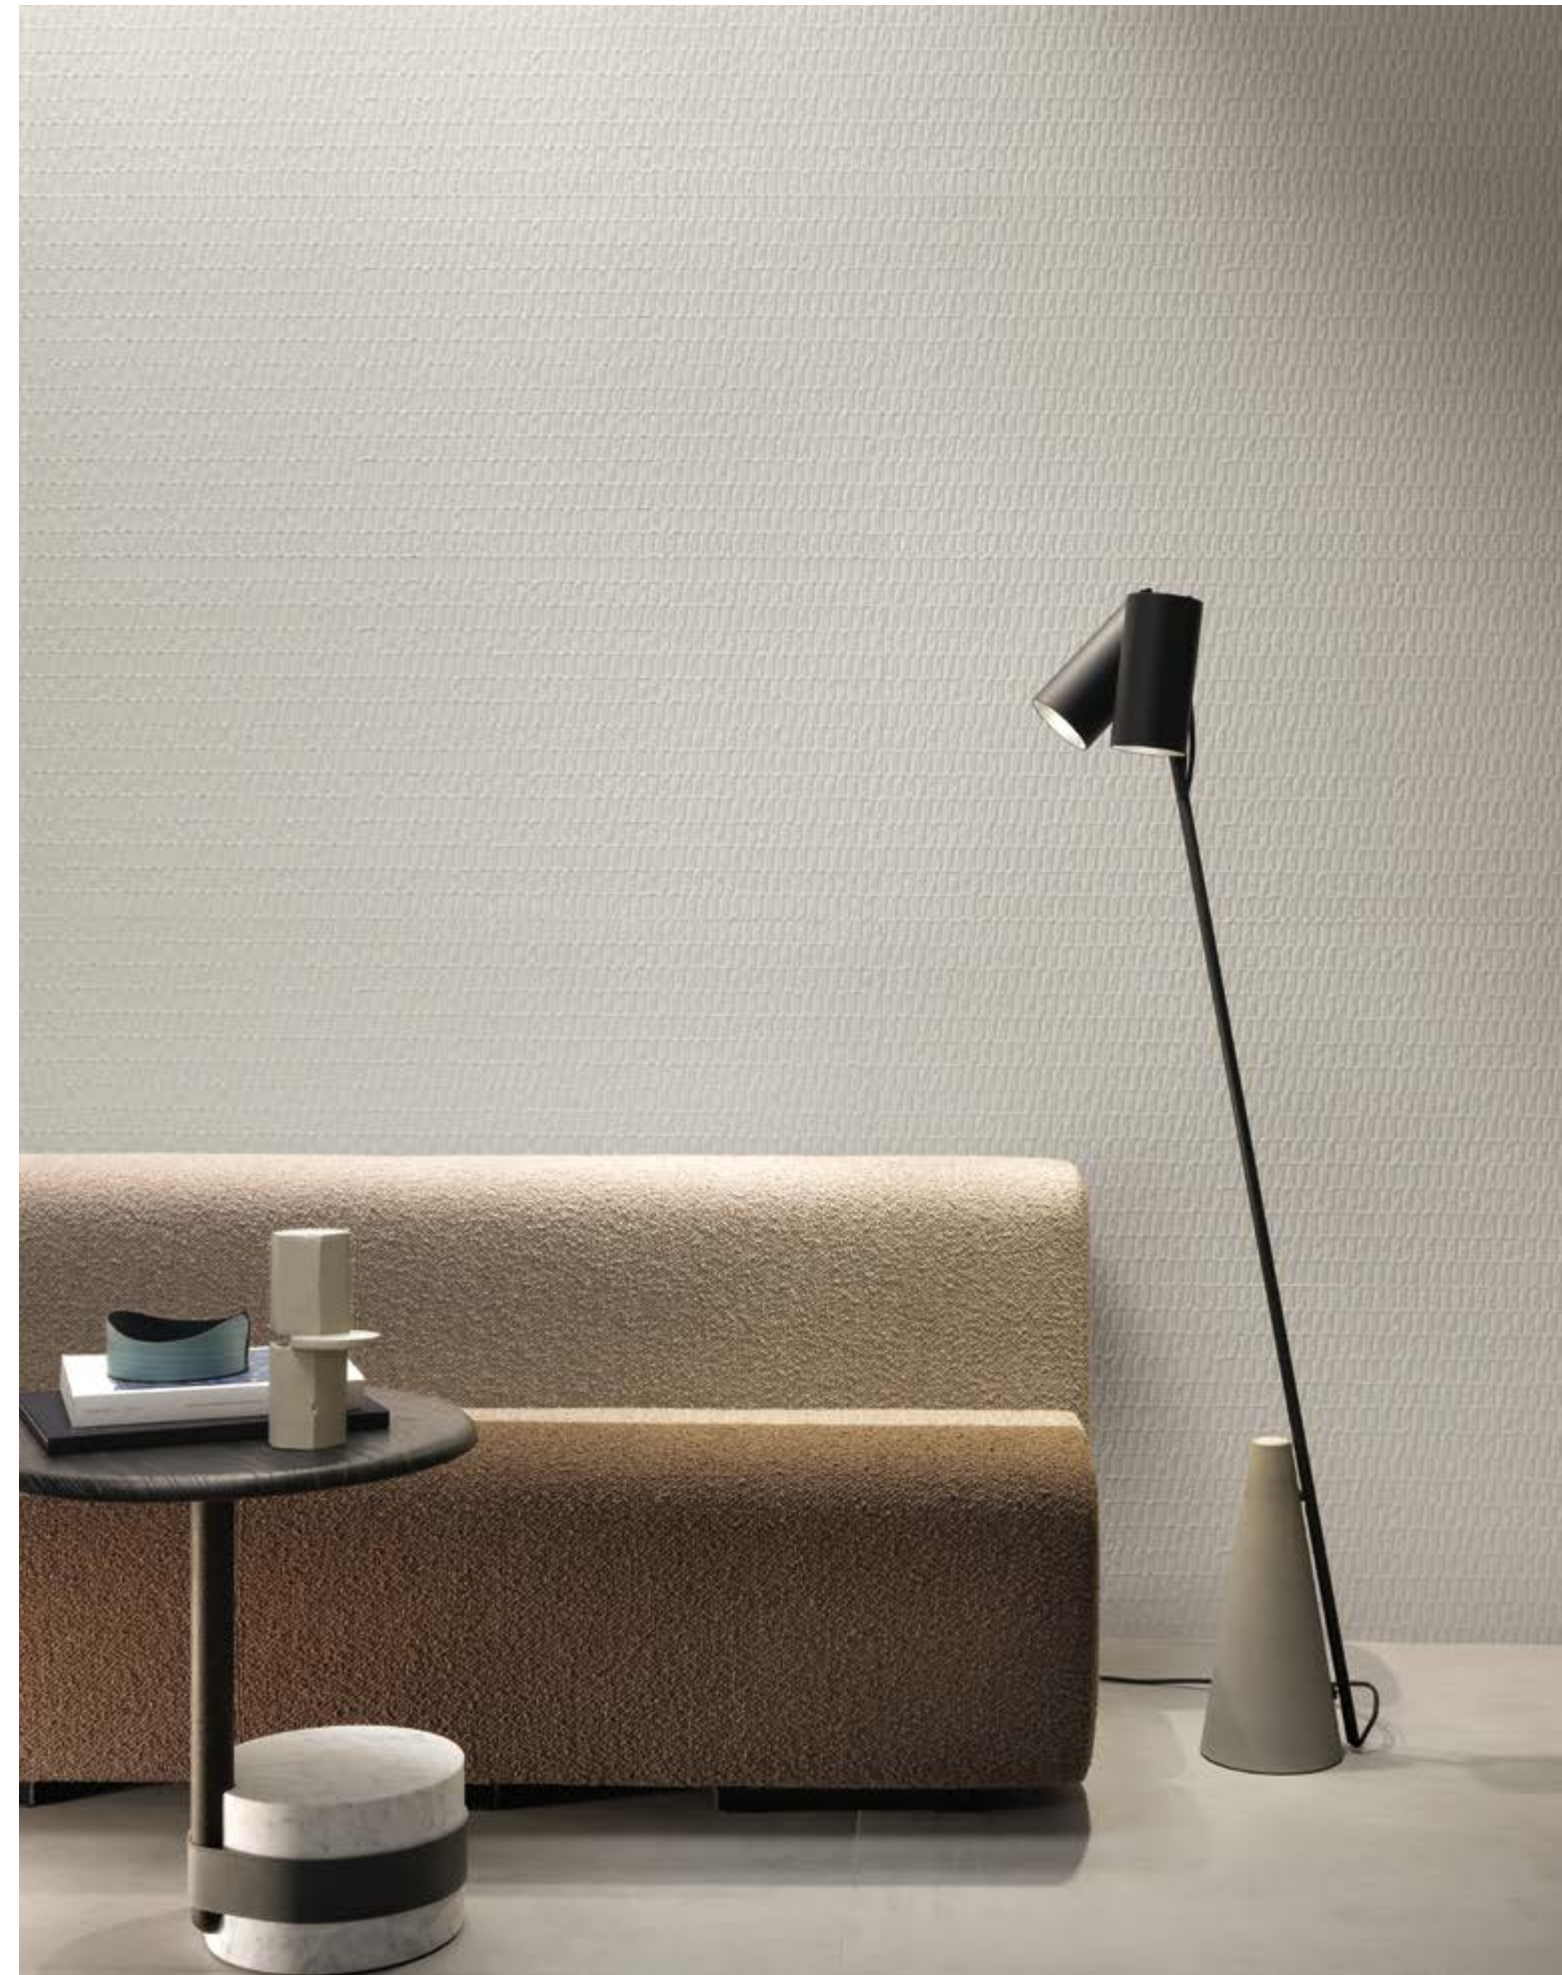

3D BLOOM

3D BARCODE

PLAIN

SURFACE RANGE & TECHNICAL SPECIFICATIONS >

ENJOY THE VIDEO ▶

WALL
3D Wall Plaster Origami
 Matte/Matt
 50x120 cm | 19⁵/₈"x47¹/₄"

FLOOR
Boost Pearl
 Matte/Matt Sensitech
 120x120 cm | 47¹/₄"x47¹/₄"