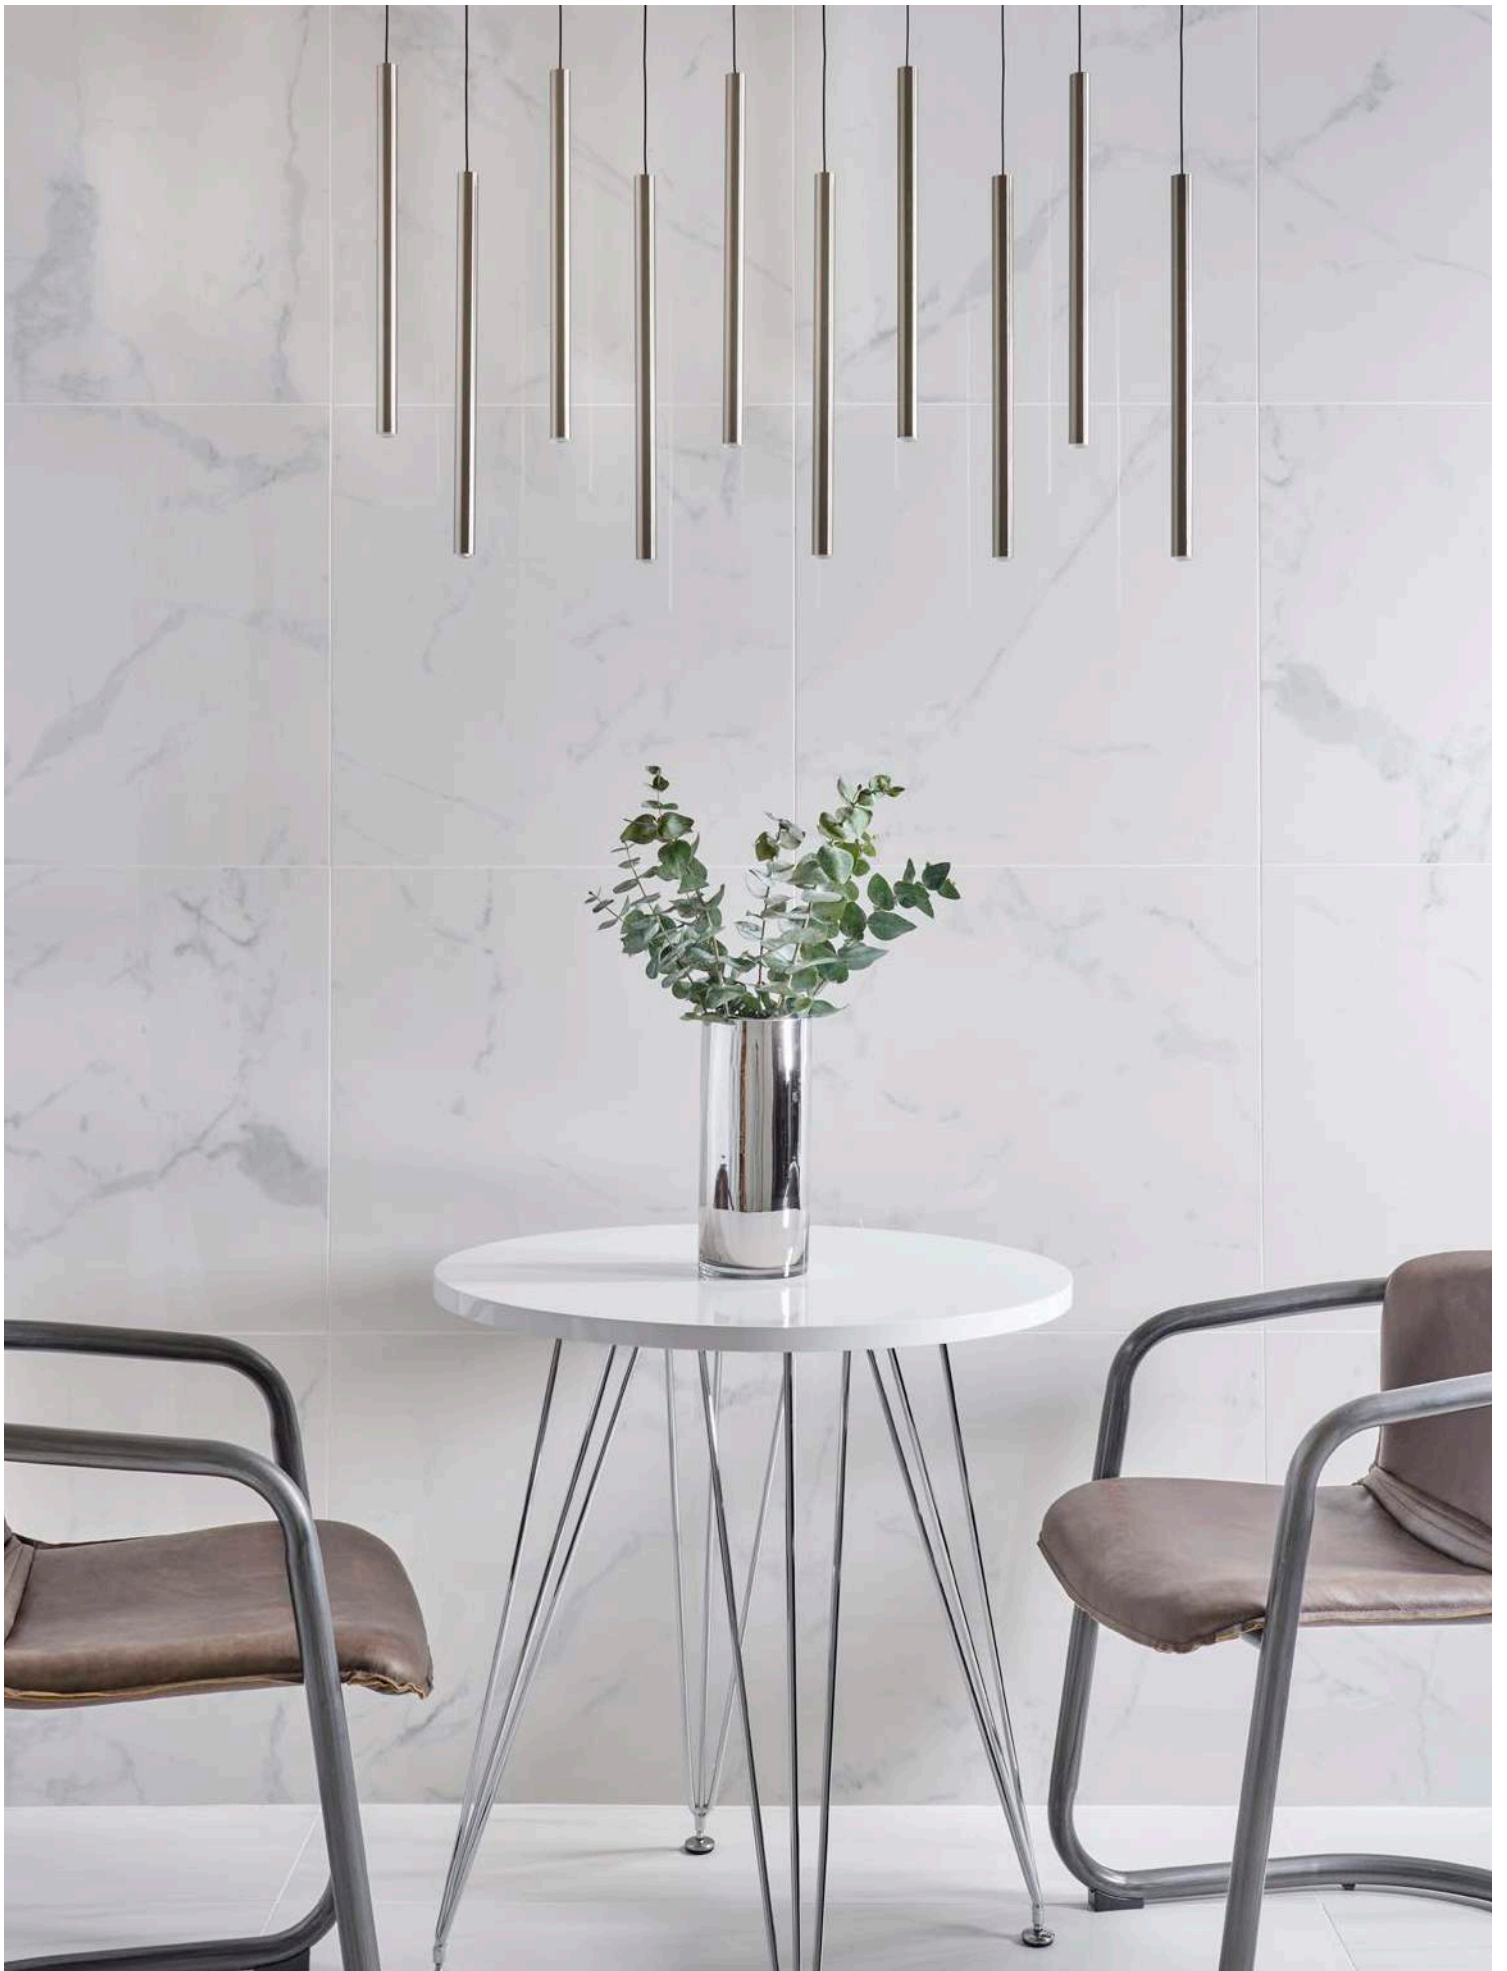

AKDO®

RENAISSANCE

*Everlasting. Bold. Refined.
The rebirth of tradition.*

Far Beyond the Surface

RENAISSANCE

RENAISSANCE BELLA CANDIDO

Renaissance 12" x 24" Bella Candido (M)
PO2323-1224M0

Renaissance 12" x 24" Bella Candido (P)
PO2323-1224P0

RENAISSANCE

RENAISSANCE PEARL

Renaissance 12'' x 24'' Pearl (M)
PO2318-1224M0

Renaissance 12'' x 24'' Pearl (P)
PO2318-1224P0

Renaissance 24'' x 24'' Pearl (P)
PO2318-2424P0

CONVERSION CHART

PROFILE	SIZE
12" x 24"	11.81" x 23.62" = 1.94 sqft
2" x 2"	11.81" x 11.81" = .97 sqft
24" x 24"	23.64" x 23.64" = 3.875 sqft