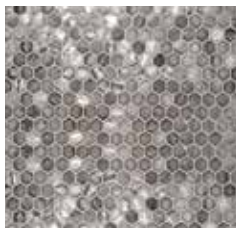

SEYCHELLES

SIZES

Hula : 12" x 12" x 1/16"

Galapagos: 11" x 12" x 1/8"

Honi, Leilani, Nani: 11 1/2" x 12" x 1/16"

Mauritius: 10" x 11" x 1/8"

Mahalo : 11 1/4" x 12" x 1/16"

Okalani: 11" x 11" x 1/16"

MATERIAL

Seashells

APPLICATION

Interior/Exterior

Wet/Dry

Vertical Surfaces Only

Kona Seychelles

SSH-22 HOKU

SSH-04 MAIKAI

SSH-05 ALOHA

SSH-15 KAHALA

SEYCHELLES

Sizes:

- Kona : 11-1/2" x 11-1/2" x 1/16"
- Aloha, Kai, Maikai : 12" x 12" x 1/16"
- Oahu : 11" x 12" x 1/16"
- Kahala : 11-1/4" x 12" x 1/16"
- Hoku : 11" x 11-1/2" x 1/16"

MATERIAL
Seashells

APPLICATION
Interior/Exterior
Wet/Dry
Vertical Surfaces Only