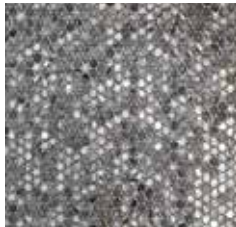

Mahalo Seychelles

LEILANI

HONI

MAHALO

HULA

OKALANI

GALAPAGOS

NANI

SEYCHELLES

SIZES

Hula : 12" x 12" x 1/16"

Galapagos: 11" x 12" x 1/8"

Honi, Leilani, Nani: 11 1/2" x 12" x 1/16"

Mauritius: 10" x 11" x 1/8"

Mahalo : 11 1/4" x 12" x 1/16"

Okalani: 11" x 11" x 1/16"

MATERIAL
Seashells

APPLICATION
Interior/Exterior
Wet/Dry
Vertical Surfaces Only