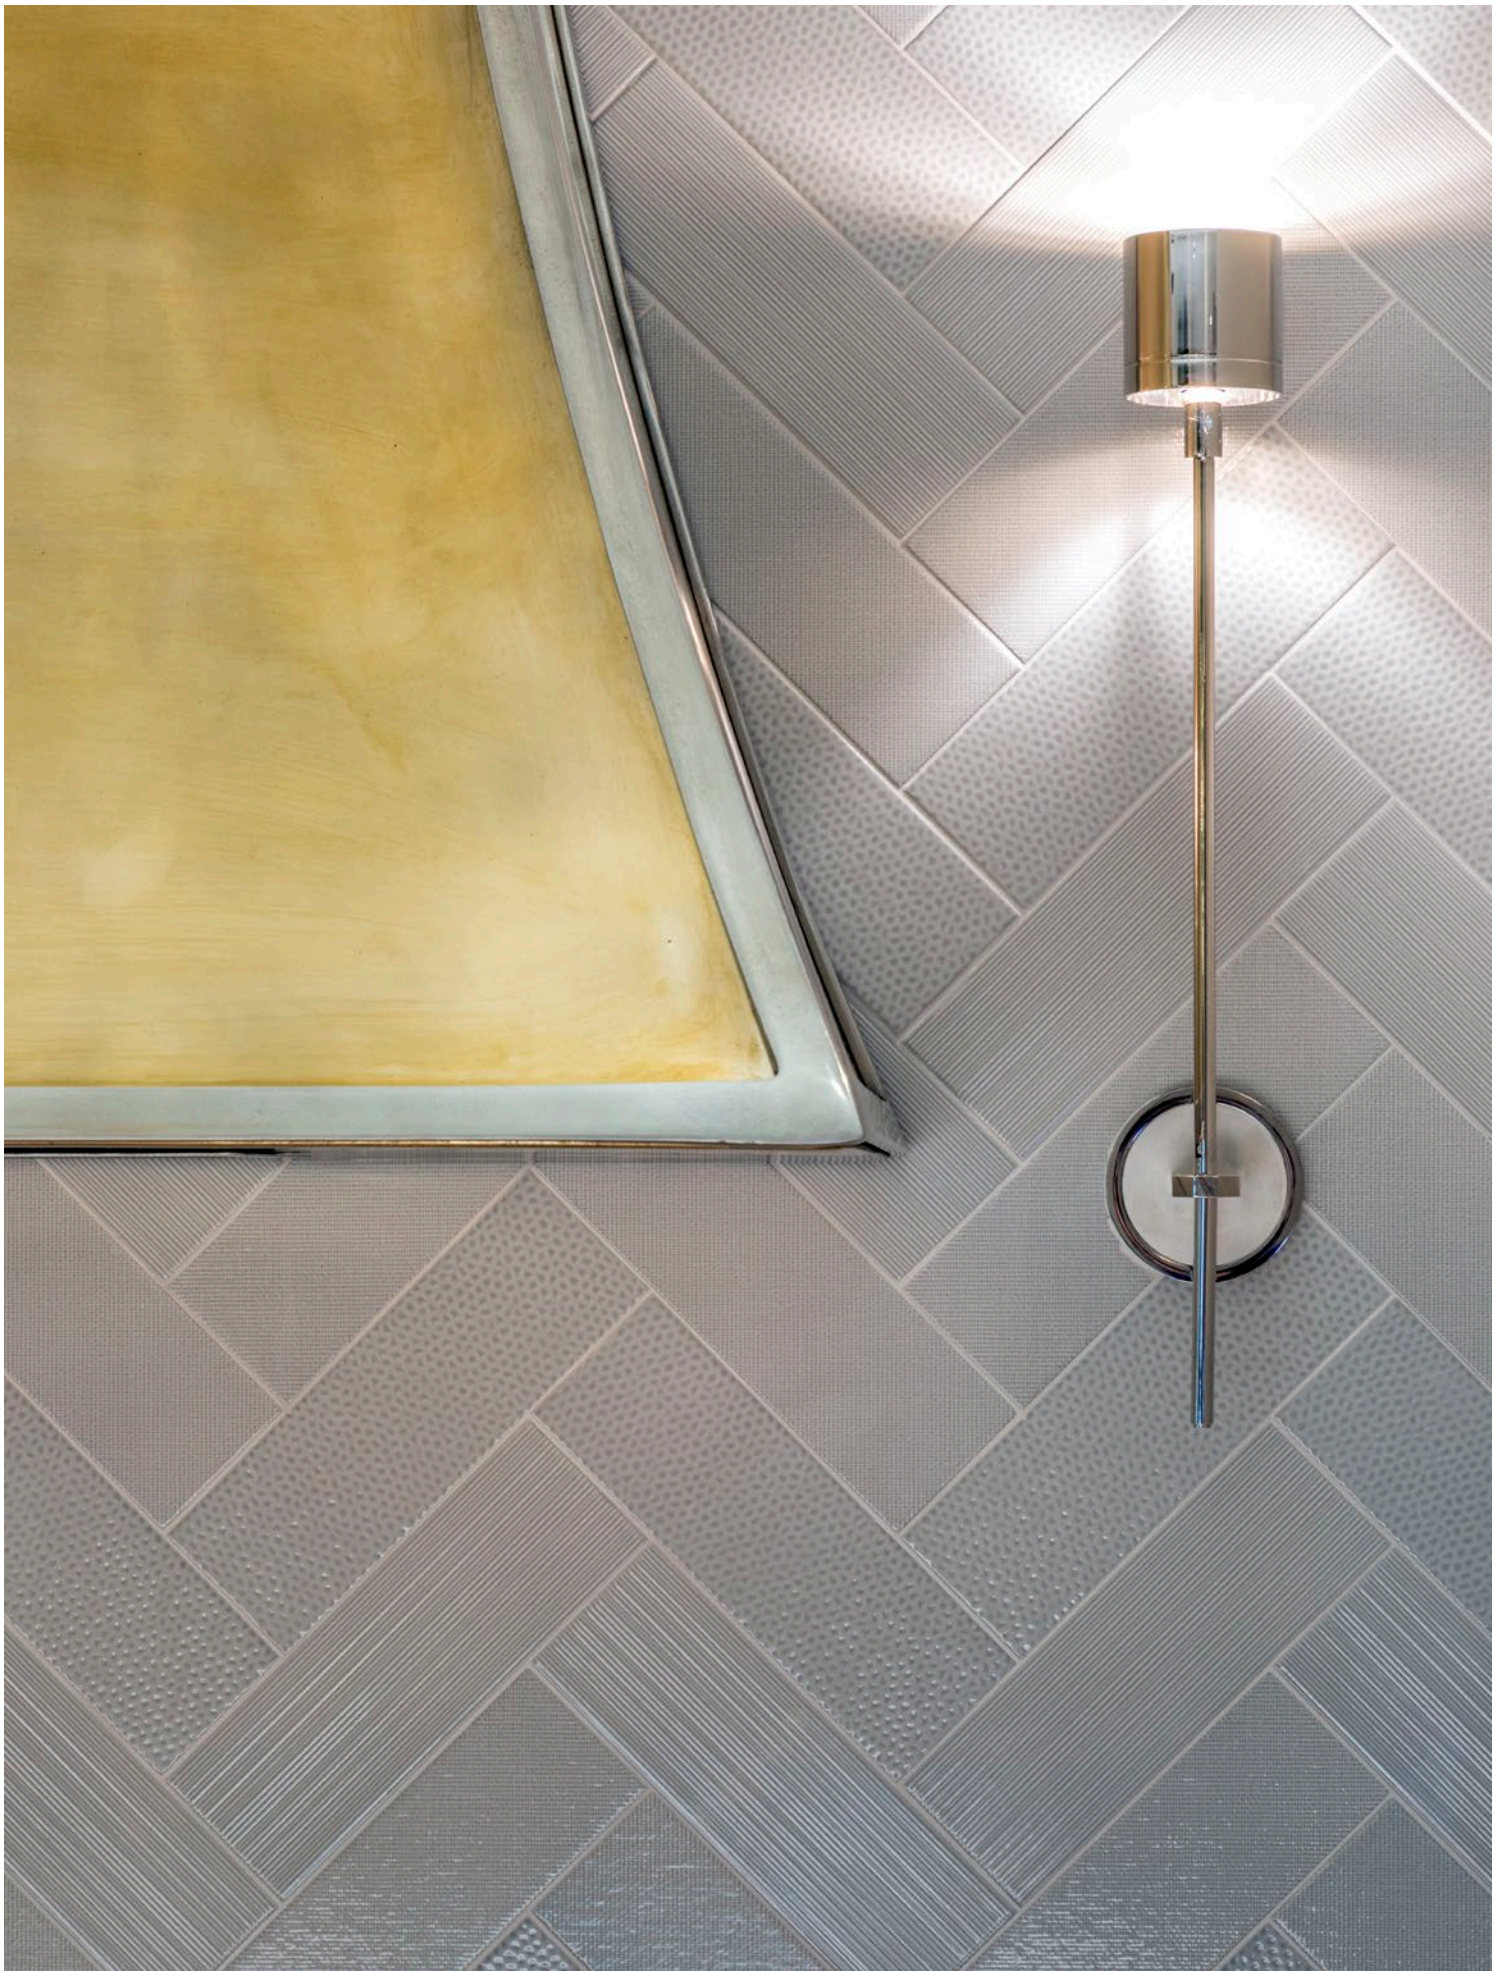

CR2097-LNCRG0

Essential Ceramic Minimalist Liner
Breeze (G)

CR2090-LN12G0

Essential Ceramic Minimalist Corner
Breeze (G)

CR2090-LNCRG0

CONVERSION CHART

PROFILE	SIZE
Impressions Tile	3.94" x 11.81" = .323 sqft
Minimalist Liner	.51" x 11.81" = .98 lmf