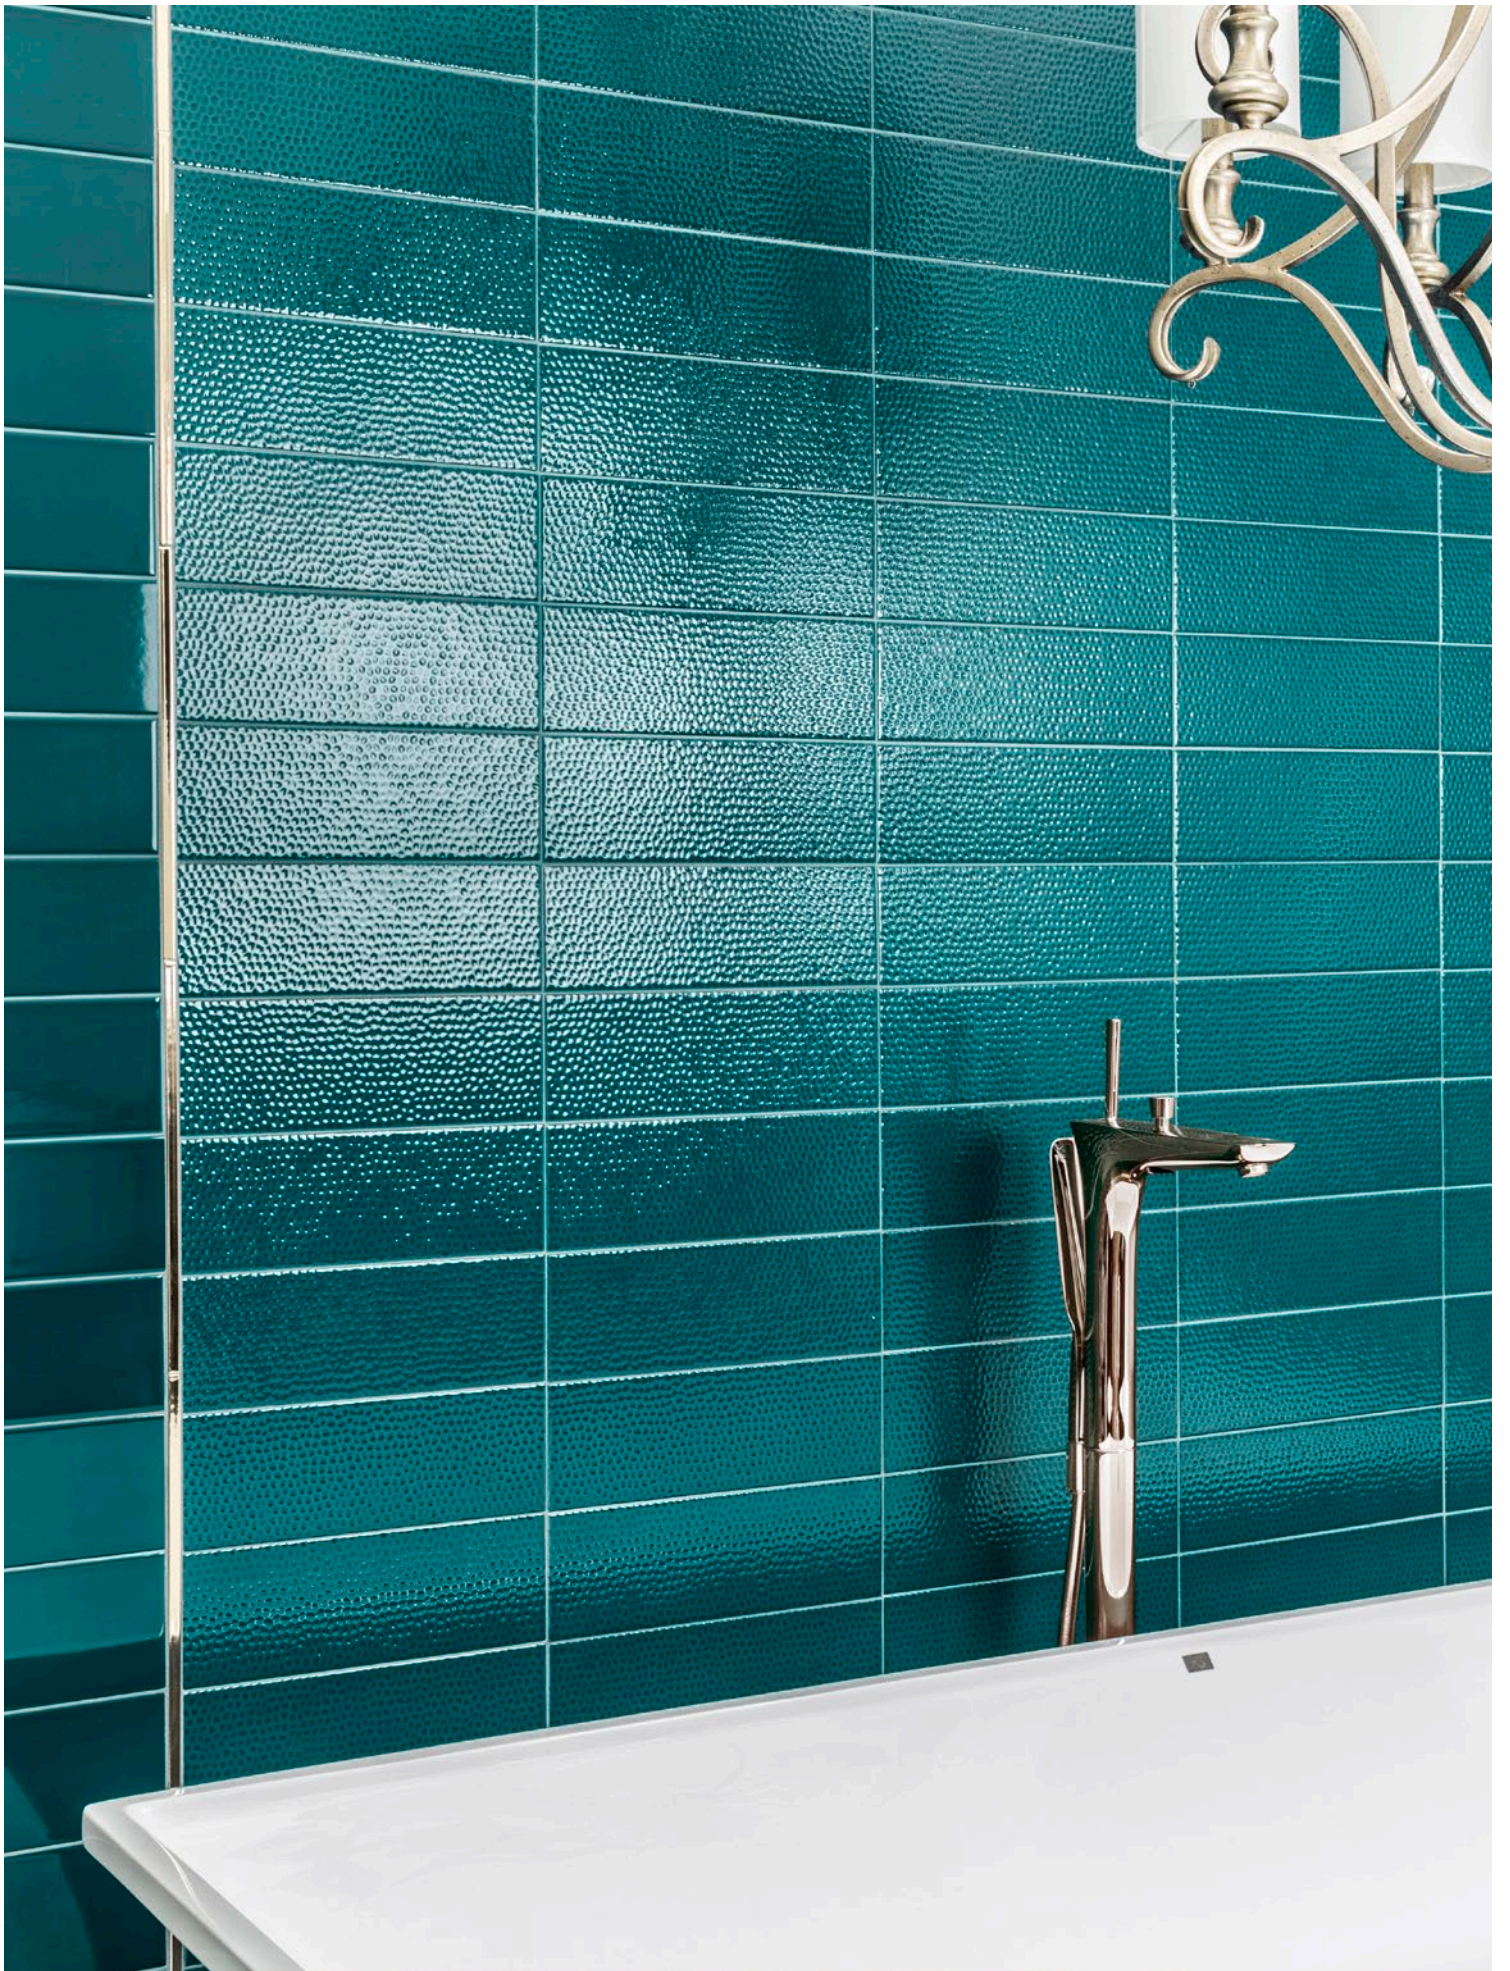

CR2097-LNCRG0

Essential Ceramic Minimalist Liner
Breeze (G)

CR2090-LN12G0

Essential Ceramic Minimalist Corner
Breeze (G)

CR2090-LNCRG0

CONVERSION CHART

PROFILE	SIZE
Impressions Tile	3.94" x 11.81" = .323 sqft
Minimalist Liner	.51" x 11.81" = .98 lmf