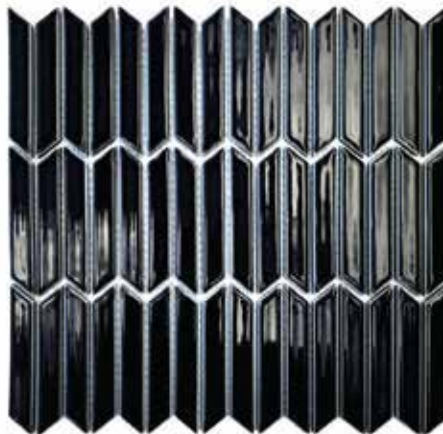

HAIRO

JUJU

HEILI

LUMIN*

HAIRO

SHEBU

SIZE
10 9/16" x 10 5/8"

THICKNESS
1/4"

FINISH
Glazed Porcelain

APPLICATION
Interior/Exterior*
Wall
Wet/Dry*
Suitable for Pool*

*Lumin is NOT suitable for exterior or wet applications.