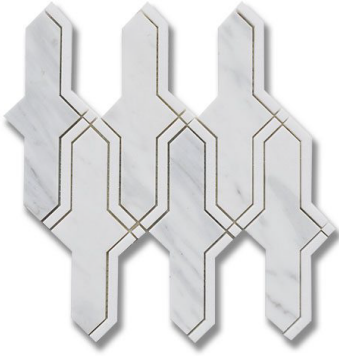

PERSPECTIVE TWIST CALACATTA (H) W/ THASSOS (P)

Marble, Stone / Calacatta (H) with Thassos (P)

PART NUMBER
MB1203-TWISH0

AVAILABILITY
IN STOCK

DIMENSIONS
7.88" x 9.88" = .55 sqft

THICKNESS
3/8"

PROFILE
MOSAICS