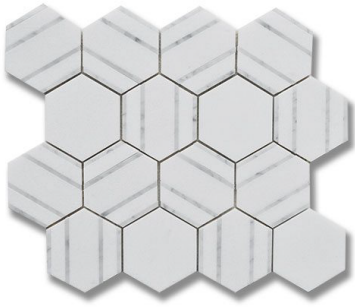

PERSPECTIVE PIVOT THASSOS (P) W/CARRARA (H)

Stone, Marble

PART NUMBER
MB1232-PIVTP0

AVAILABILITY
IN STOCK

DIMENSIONS
11.25" x 12.88" = 1.01 sqft

THICKNESS
3/8"

PROFILE
MOSAICS

VARIATION
MEDIUM

GROUT JOINT
1/16"

SEALER
YES

ENVIRONMENTS

WALL	FLOOR	INTERIOR	EXTERIOR FREEZE/THAW	STEAM SHOWER	WET AREA	POOL	REPEAT
Yes	Yes	Yes	No	No	Yes, when sealed properly.	No	No

TECHNICAL DATA

FEATURES	SPECIFICATION	STANDARD
DCOF		ANSI A137.1

DUE TO THE INHERENT CHARACTERISTICS OF NATURAL STONE, THERE MAY BE VARIATIONS IN COLOR, MOVEMENT AND TEXTURE FROM LOT TO LOT.

IT IS IMPORTANT TO PROPERLY SEAL MARBLE USED IN A SHOWER/STEAM SHOWER, AND MAINTAIN THE SEALANT REGULARLY TO ENSURE WATER BEADS OFF THE TILE.

For detailed installation instructions, visit akdo.com.