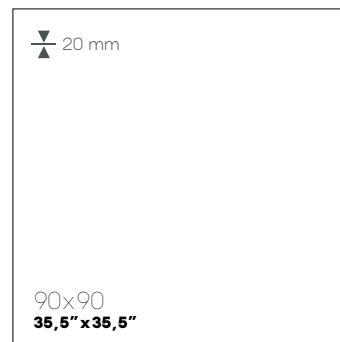

C. Retta
33x120 13"x47"
RETT

RIVESTIMENTO BITECH® White / Grey / Sand

Arrow 33,3x100 13"x39,4"

The Wall 33,3x100 13"x39,4"

RETT

RETT

Grey / Sand / Pewter

RETT