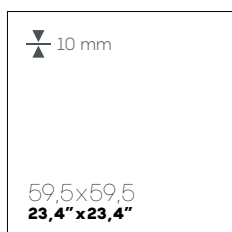

C. Retta
33x120 13"x47"
RETT

RIVESTIMENTO BITECH® White / Grey / Sand

Arrow 33,3x100 13"x39,4"

The Wall 33,3x100 13"x39,4"

RETT

RETT

Grey / Sand / Pewter

RETT