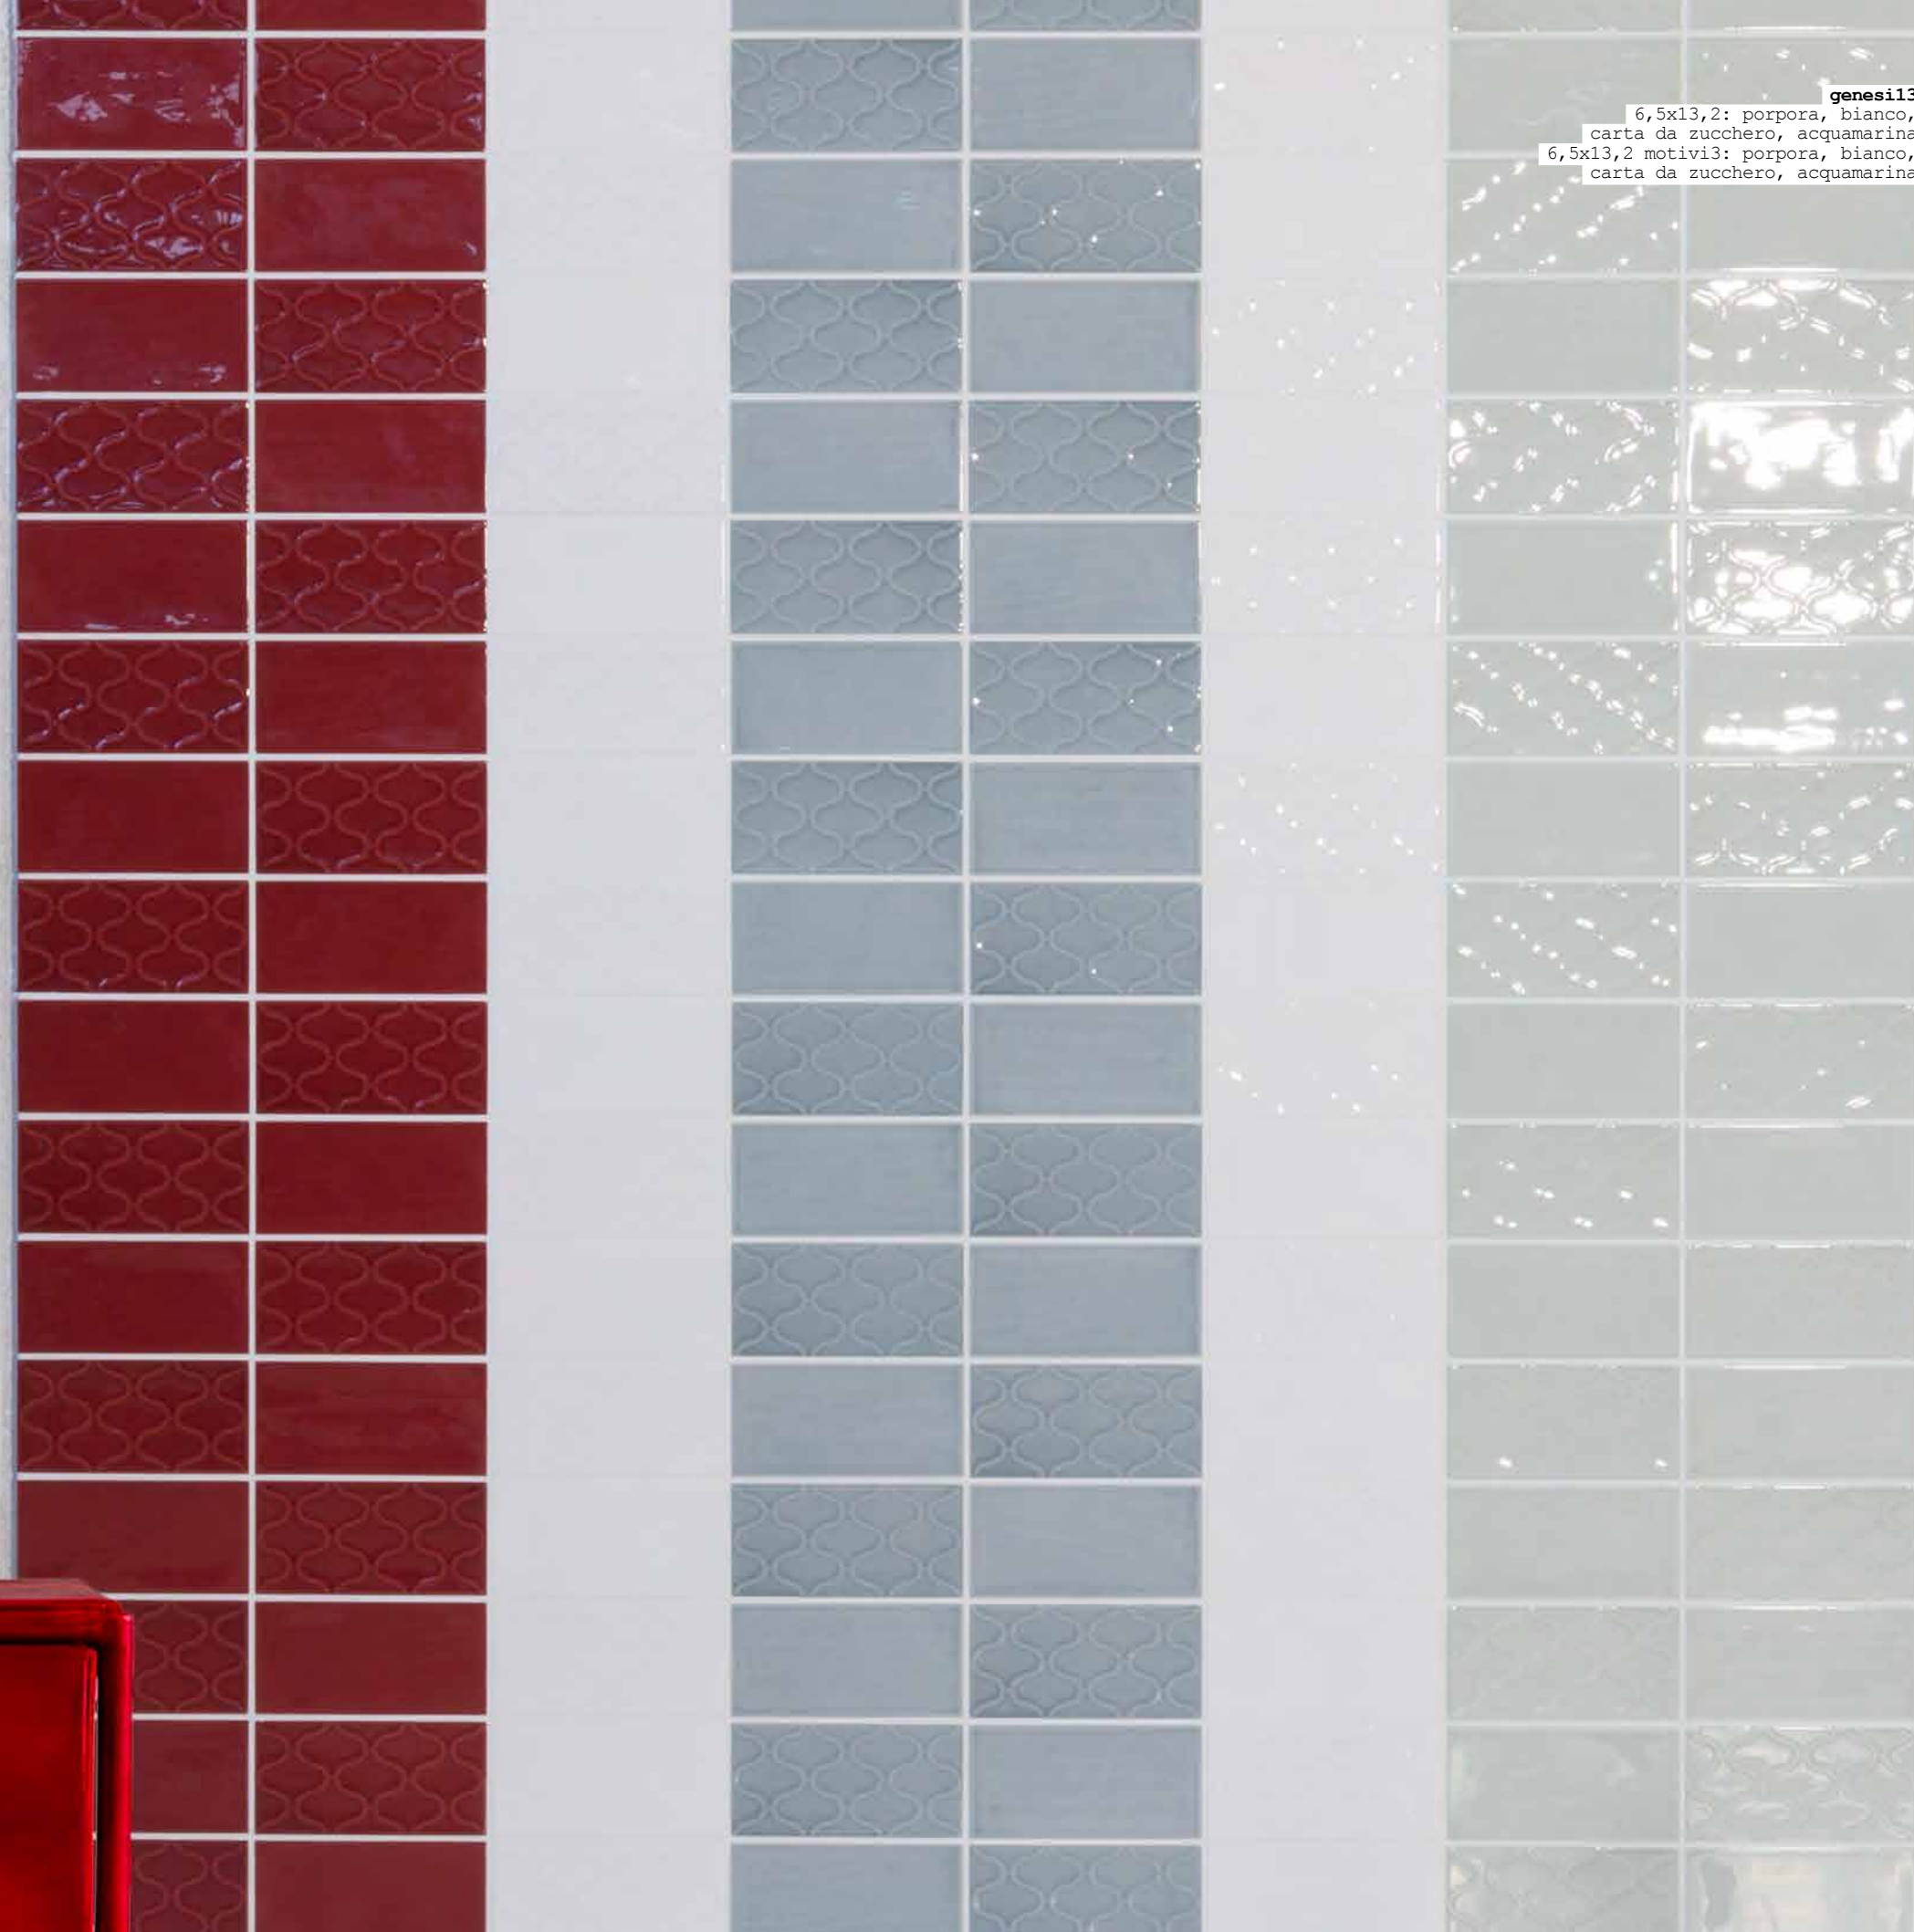

rivestimenti

genesi13
6,5x13,2: porpora, bianco,
carta da zucchero, acquamarina
6,5x13,2 motivi3: porpora, bianco,
carta da zucchero, acquamarina

gene
genesil
genesil3 ge
genesil3
genesil3 genesi
genesil
genesil3 q