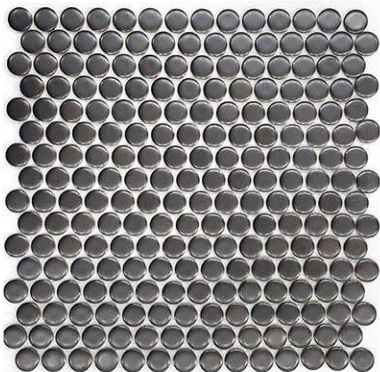

2006 DENIM

2005 VANILLA

2008 BONE

2006 DENIM

2007 COCOA

2009 BRONZE METALLIC

YENNY ROUNDS

SIZE
11.5" x 11.61" x 1/4"

MATERIAL
Glazed Porcelain

APPLICATION
Interior/Exterior
Wall/Floor
Wet/Dry
Suitable for Pools