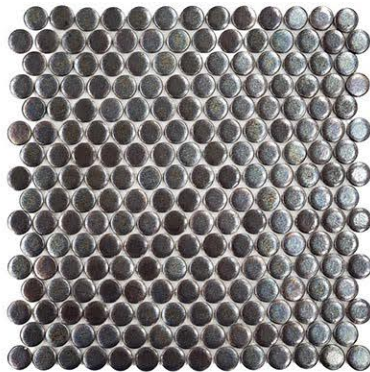

2006 DENIM

2005 VANILLA

2008 BONE

2006 DENIM

2007 COCOA

2009 BRONZE METALLIC

YENNY ROUNDS

SIZE
11.5" x 11.61" x 1/4"

MATERIAL
Glazed Porcelain

APPLICATION
Interior/Exterior
Wall/Floor
Wet/Dry
Suitable for Pools