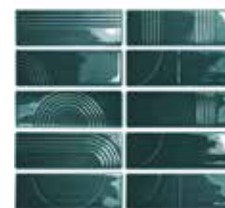

**Caramel\***  
2" x 6.3"  
Sq. Ft.: \$16.49 – Pc.: \$1.48 + Freight

**Midnight Blue\***  
2" x 6.3"  
Sq. Ft.: \$16.49 – Pc.: \$1.48 + Freight

**Salt Decor\***  
2" x 6.3"  
Sq. Ft.: \$17.49 – Pc.: \$1.57 + Freight  
\*\*10 different patterns randomly mixed

**Taupe Decor\***  
2" x 6.3"  
Sq. Ft.: \$17.49 – Pc.: \$1.57 + Freight  
\*\*10 different patterns randomly mixed

**Grey Decor\***  
2" x 6.3"  
Sq. Ft.: \$17.49 – Pc.: \$1.57 + Freight  
\*\*10 different patterns randomly mixed

**Mint Decor\***  
2" x 6.3"  
Sq. Ft.: \$17.49 – Pc.: \$1.57 + Freight  
\*\*10 different patterns randomly mixed

**Caramel Decor\***  
2" x 6.3"  
Sq. Ft.: \$17.49 – Pc.: \$1.57 + Freight  
\*\*10 different patterns randomly mixed