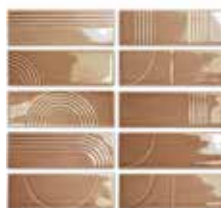

Caramel Decor*
2" x 6.3"
Sq. Ft.: $17.49 – Pc.: $1.57 + Freight
**10 different patterns randomly mixed