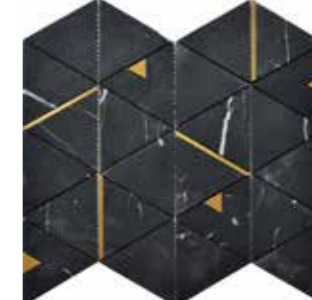

**Terrazo Scales Gray**  
12"x12" Mosaic  
FWMRGLES01

**Gray Granite Penny Round**  
12"x12" Mosaic  
FWMGST2009

**Gray Granite Hexagon**  
12"x12" Mosaic  
FWMGST2005

**Thassos Triangle**  
12"x14" Mosaic  
USTMTRWM04