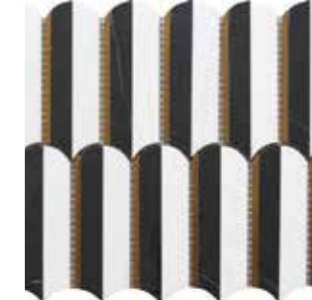

Oval Nero Marquina & Thassos
10"x11" Mosaic
USTMOVWM01