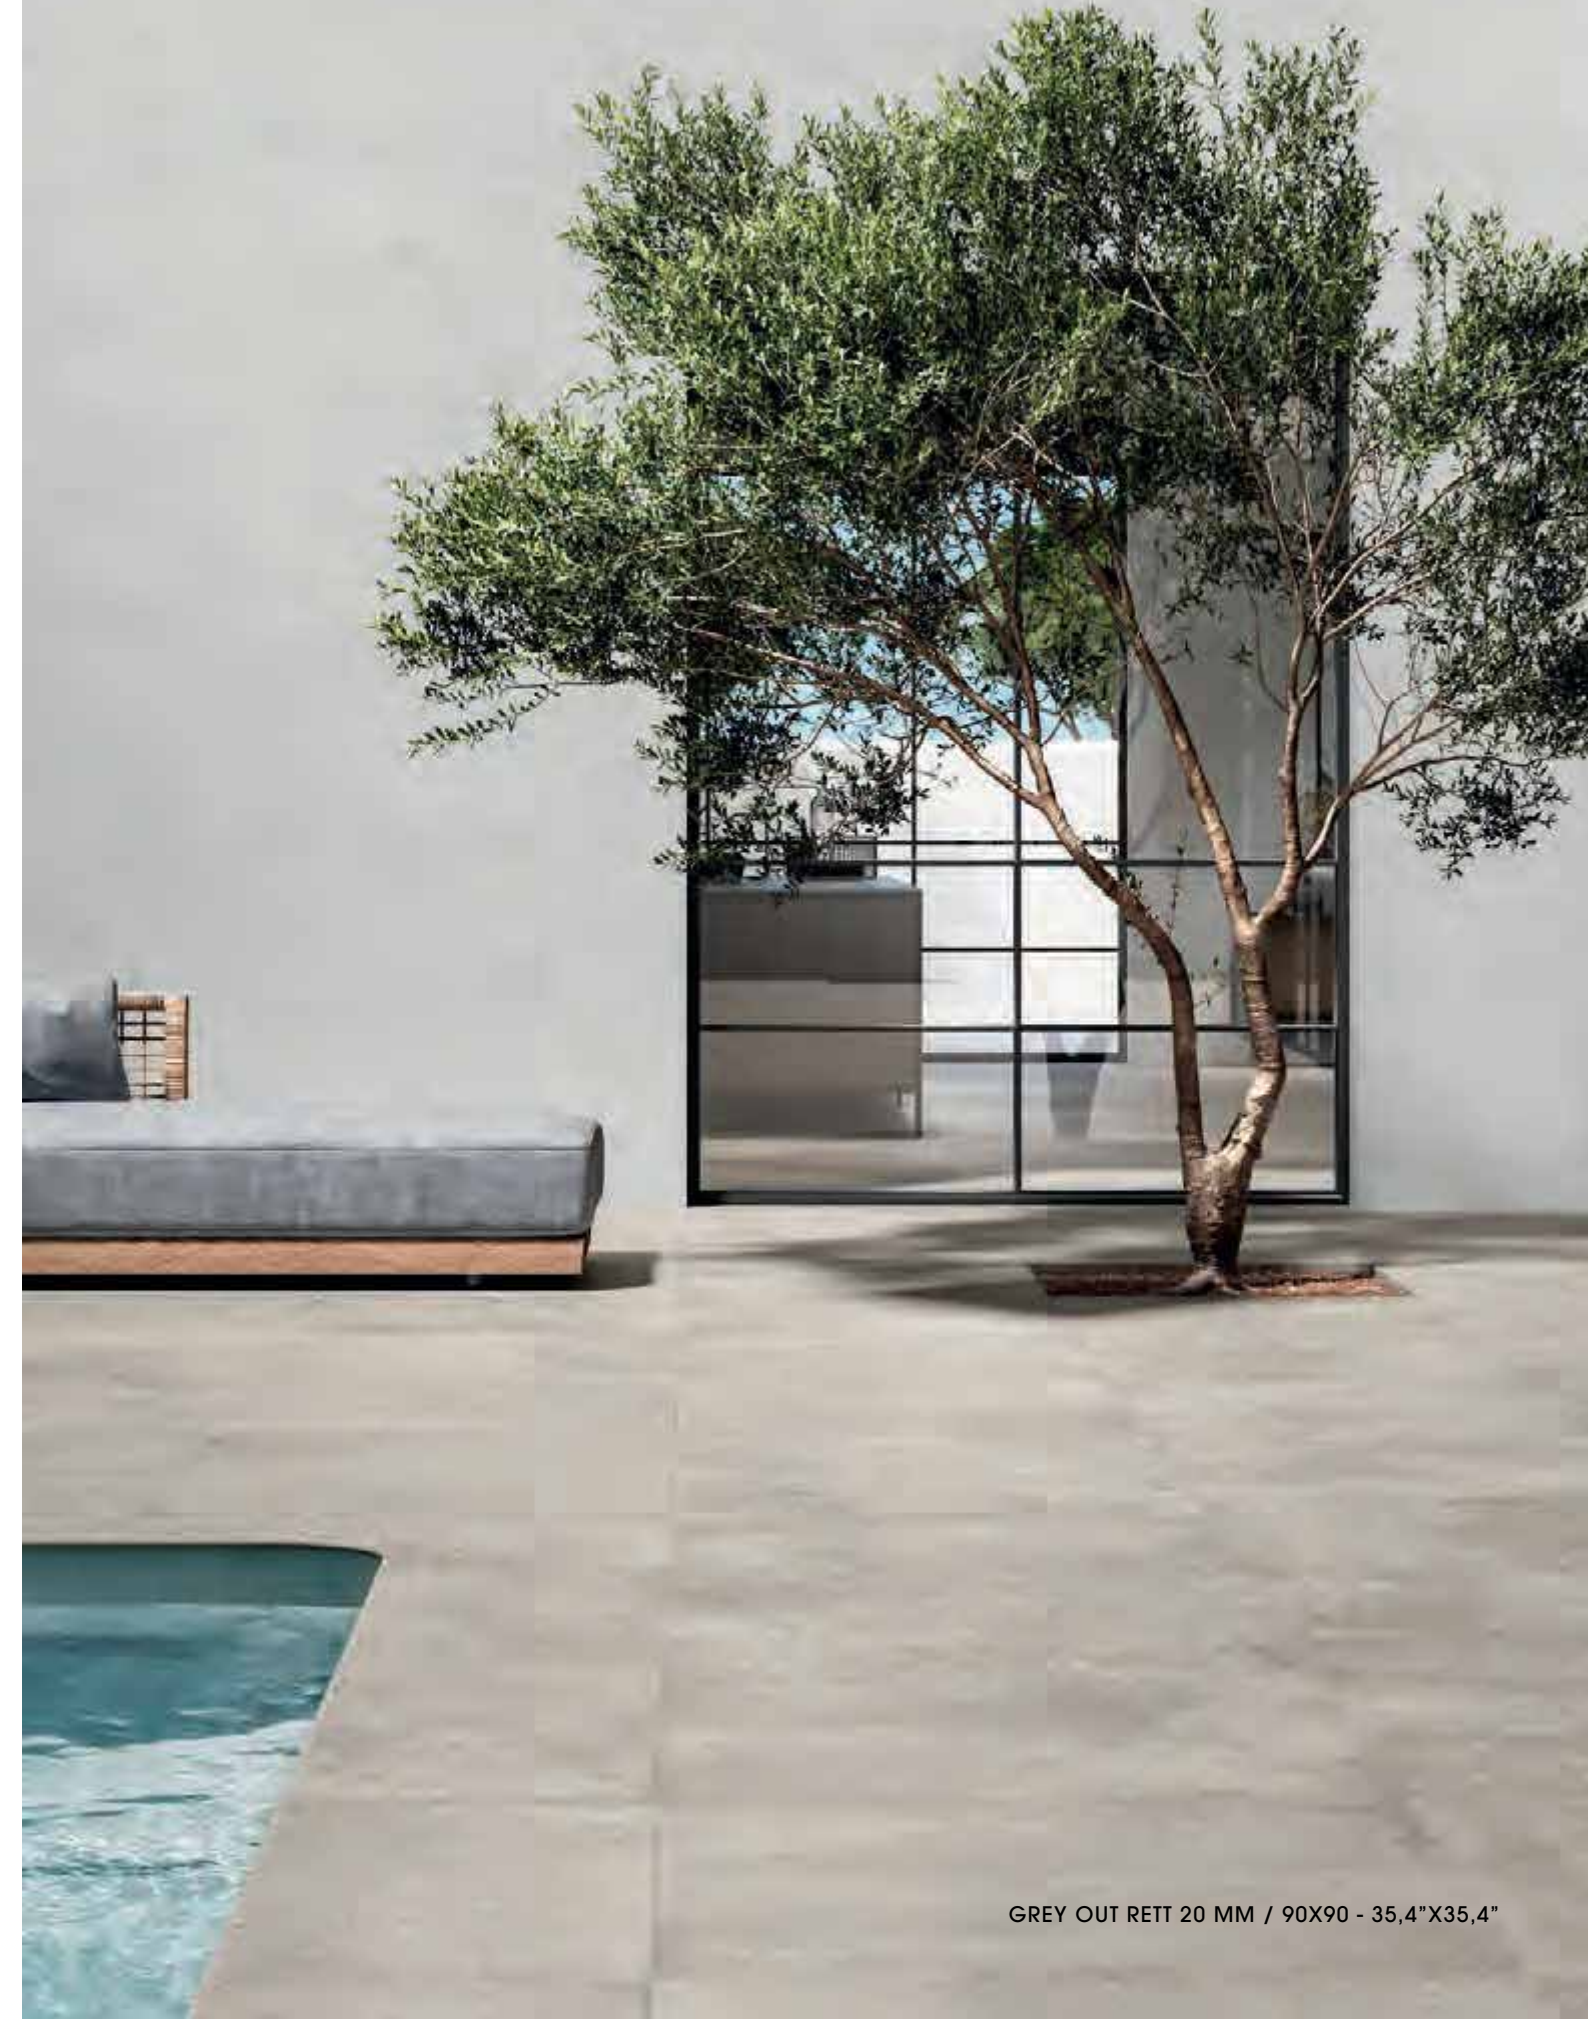

GREY OUT RETT 20 MM / 90X90 - 35,4"X35,4"