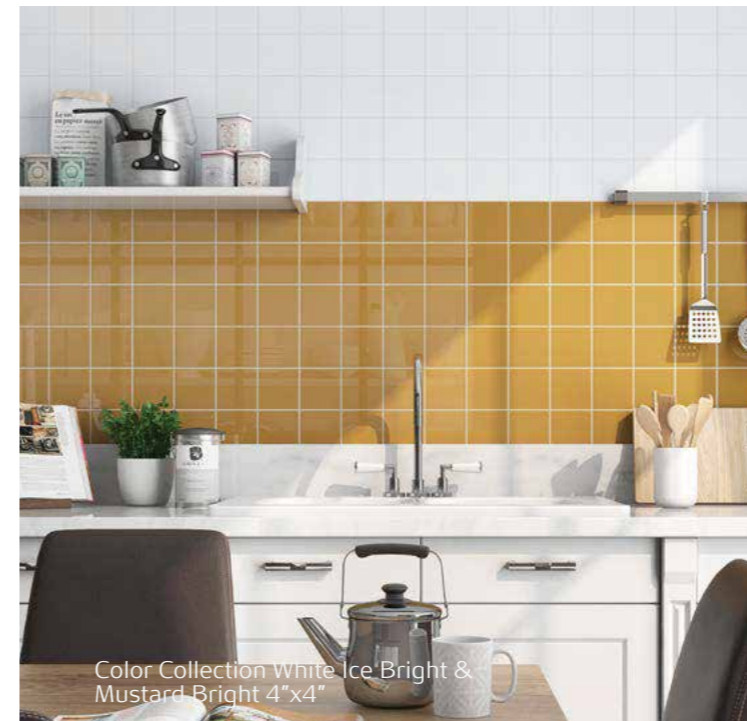

Color Collection Trims

Ceramic Wall

1. U081 & U761 Only; 2. U081 & U281 Only; 3. U081 Only; 4. U261 & U274 Not available; 5. U074 & U274 Not available; 6. U789 & U289 Not available; 7. U072 Not available; 8. U789 & U289 Only.

*Meets Los Angeles County Construction Code

Trims Descriptions

SKU #	Description	SKU #	Description	SKU #	Description
PENCIL	1/2x6 Pencil	S4289	2x8 Surface Bullnose	AT3401	4 1/4x4 1/4 Cove Base
S4112	1/2x12 Pencil	SN4339	3x3 Surface Bullnose Angle	STCR/L3401	4 1/4x4 1/4 Cove Angle
AK106	3/4x3/4 Universal In Angle	S4369	3x6 6" Surface Bullnose	AT3410	4x6 Cove Base
A106	3/4x6 Bead	S4639	3x6 3" Surface Bullnose	ATCR/L3410	4x6 Cove Angle
AC106	3/4x6 Bead Out Angle	S439	3x9 1/2 Surface Bullnose	S4169	4x16 Surface Bullnose
SN4269	2x2 Surface Cap Angle	S4310	3x10 Surface Bullnose	S4669	6x6 Surface Bullnose
AN4200	2x2 Radius Cap Angle	S4312	3x12 Surface Bullnose	SN4669	6x6 Surface Bullnose Angle
AT8262	2 1/8x2 5/8x6 Sink Rail	AT1663	3x6 Cove Base	AT3610	6x6 Cove Base
ATC8262	2 1/8x2 5/8 Sink Rail Angle	STCR/L1663	3x6 Cove Angle	ATCR/L3610	6x6 Cove Angle
S4269	2x6 Surface Cap	S4449	4 1/4x4 1/4 Surface Bullnose	S3619TN	6x6 Sanitary Cove Base
A4200	2x6 Radius Cap	SN4449	4 1/4x4 1/4 Surface Bullnose Angle	S4618	6x18 Surface Bullnose