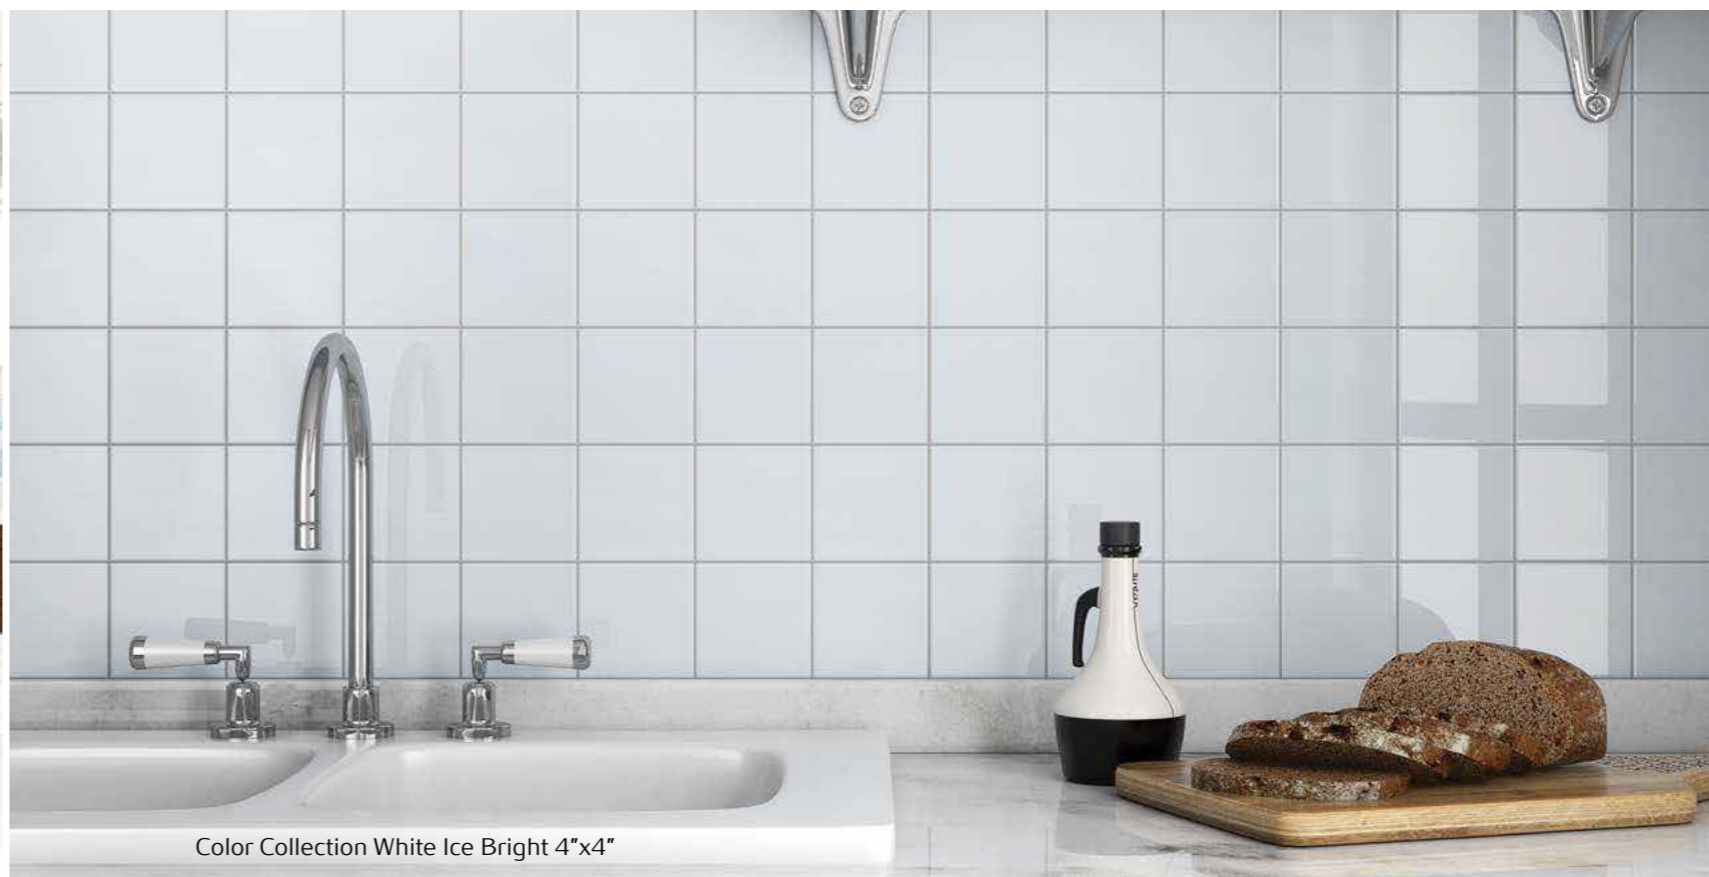

Color Collection White Ice Bright 4"x4"