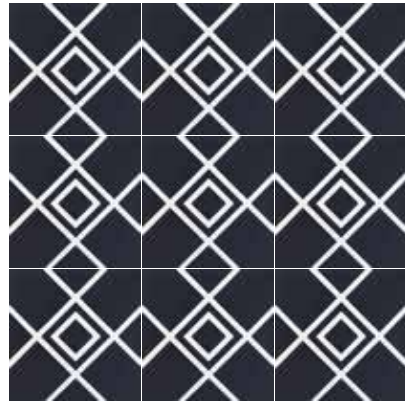

Casablanca

Casablanca

Interiors that look to the past to reinvent the present by using classic geometric shapes and patterns. Casablanca pays tribute to encaustic tiles while adding a modern twist.

Casablanca Gray 8"x9" Hexagon

Gres Stoneware

◇ 8"x8" 8"x9"

Casablanca Fond 8"x8"

Casablanca Trails 8"x8"

Casablanca Terrazzo Fun White 8"x8"

Casablanca

Gres Stoneware

8.2 |  | 8"x8"
20x20 cm

Squares

8"x8"
CAHYD016-88

Market

8"x8"
CAHYD008-88

Trails

8"x8"
CAHYD017-88

Heritage

8"x8"
CAHYD007-88