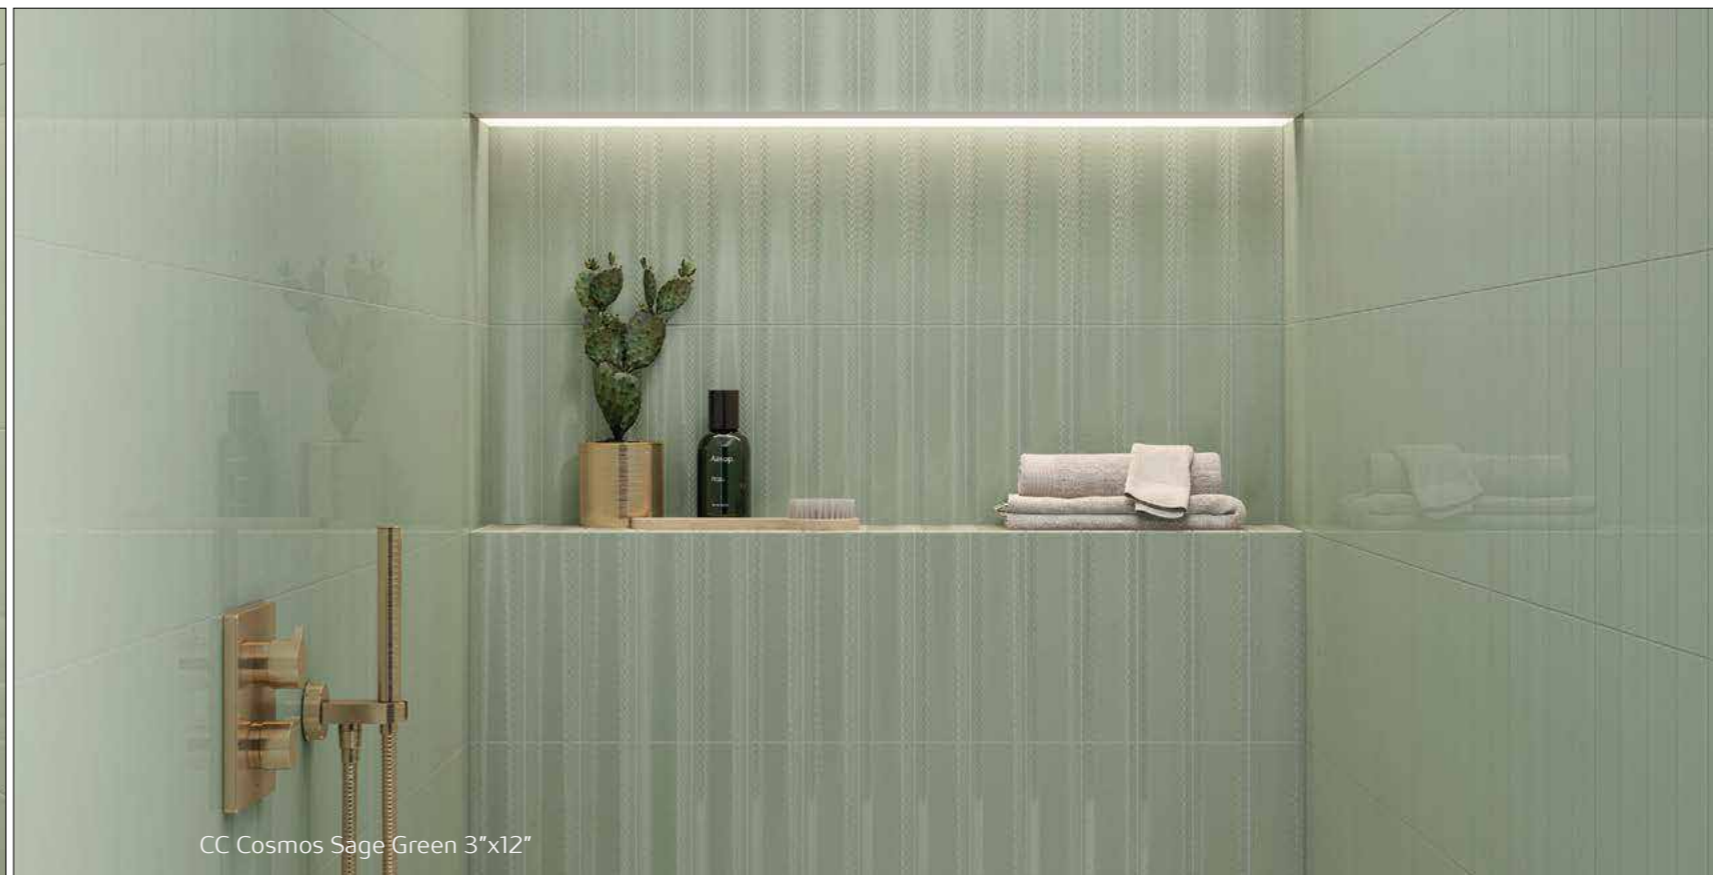

CC Cosmos

CC Cosmos

With a highly special effect, this wall tile is skillfully crafted with its intricate carving effect to provide maximum visual appeal. It can create a bold statement in every space with this dynamic yet sophisticated tile option.

Ceramic Wall

3"x12"

CC Cosmos White Ice 3"x12"

CC Cosmos White 3"x12"

CC Cosmos Sage Green 3"x12"

CC Cosmos Sage Green 3"x12"

CC Cosmos

Ceramic Wall

3"x12"
7.7x30.5 cm

White Ice

3"x12" Bright
UCOWHIBG312

Neu Gray

3"x12" Bright
UCONEUBG312

Sage Green

3"x12" Bright
UCOSAGBG312

Mist

3"x12" Bright
UCOMISBG312

Petrol

3"x12" Bright
UCOPETBG312

** Please note this collection has a microrelief

Solid Colors

Color Collection Color Splash

White Ice Bright U081
3x12, 4x12

Neu Gray U705
3x12, 4x12