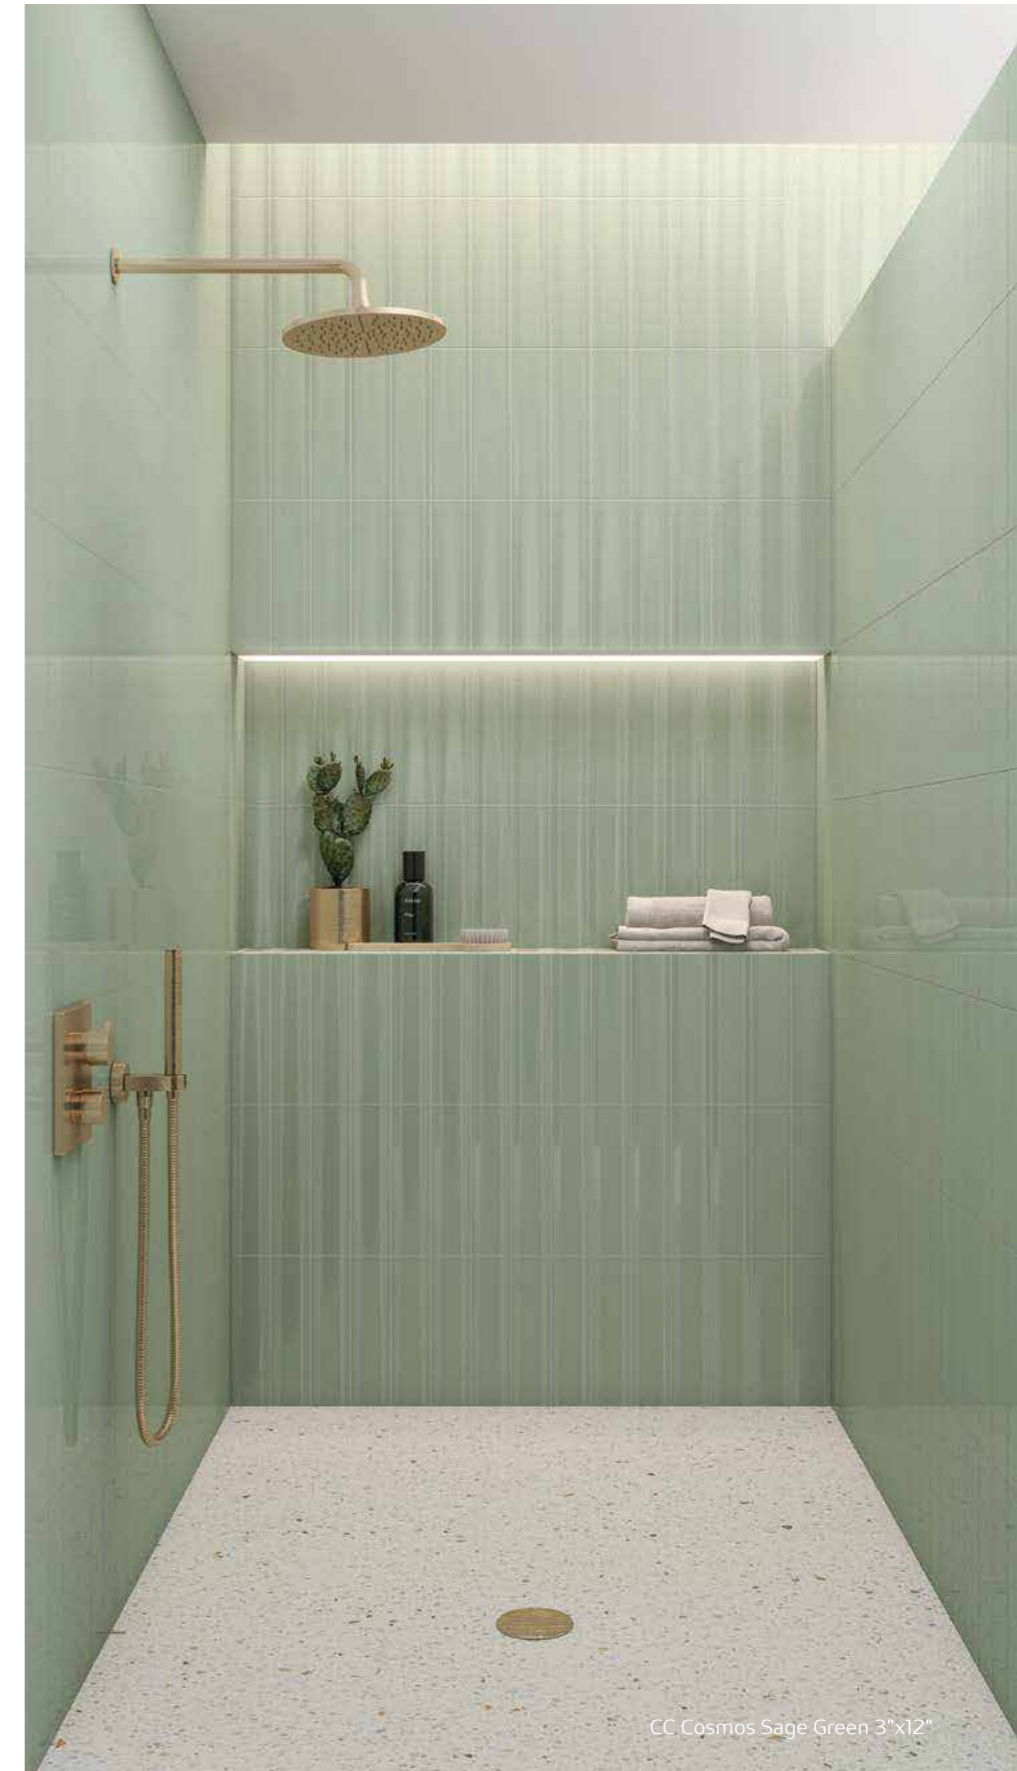

CC Cosmos Sage Green 3"x12"